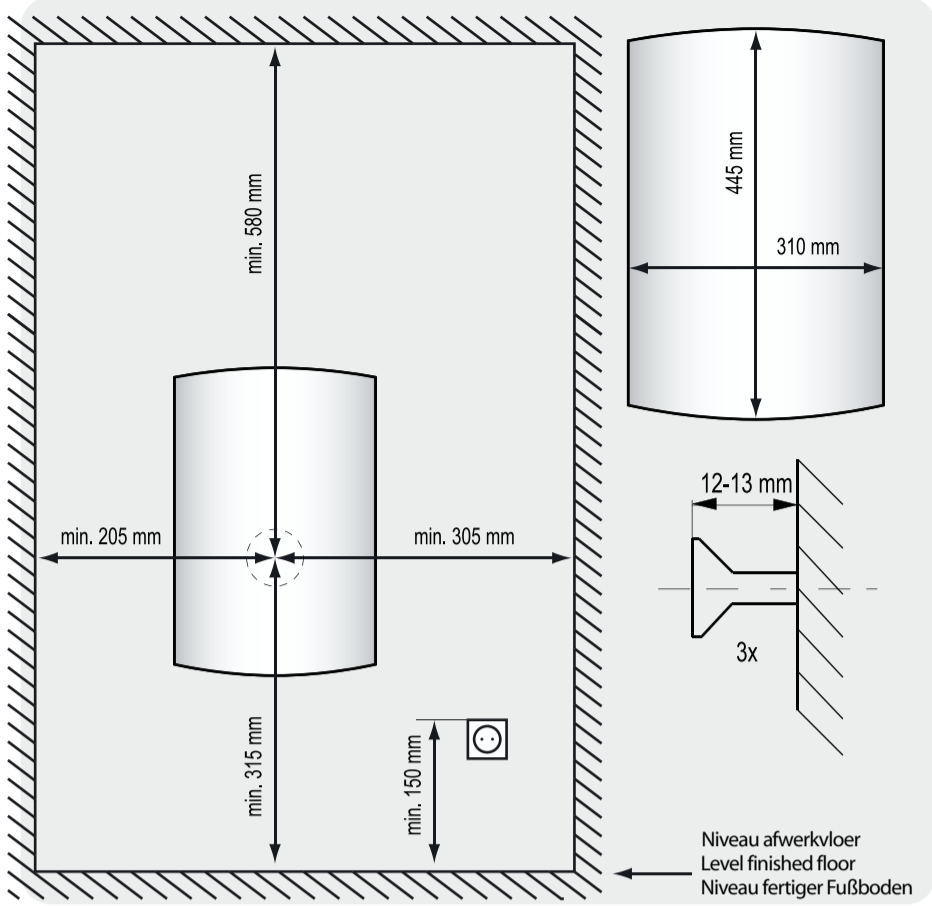

Sonair

310

445

611416-D

BRINK
Climate Systems