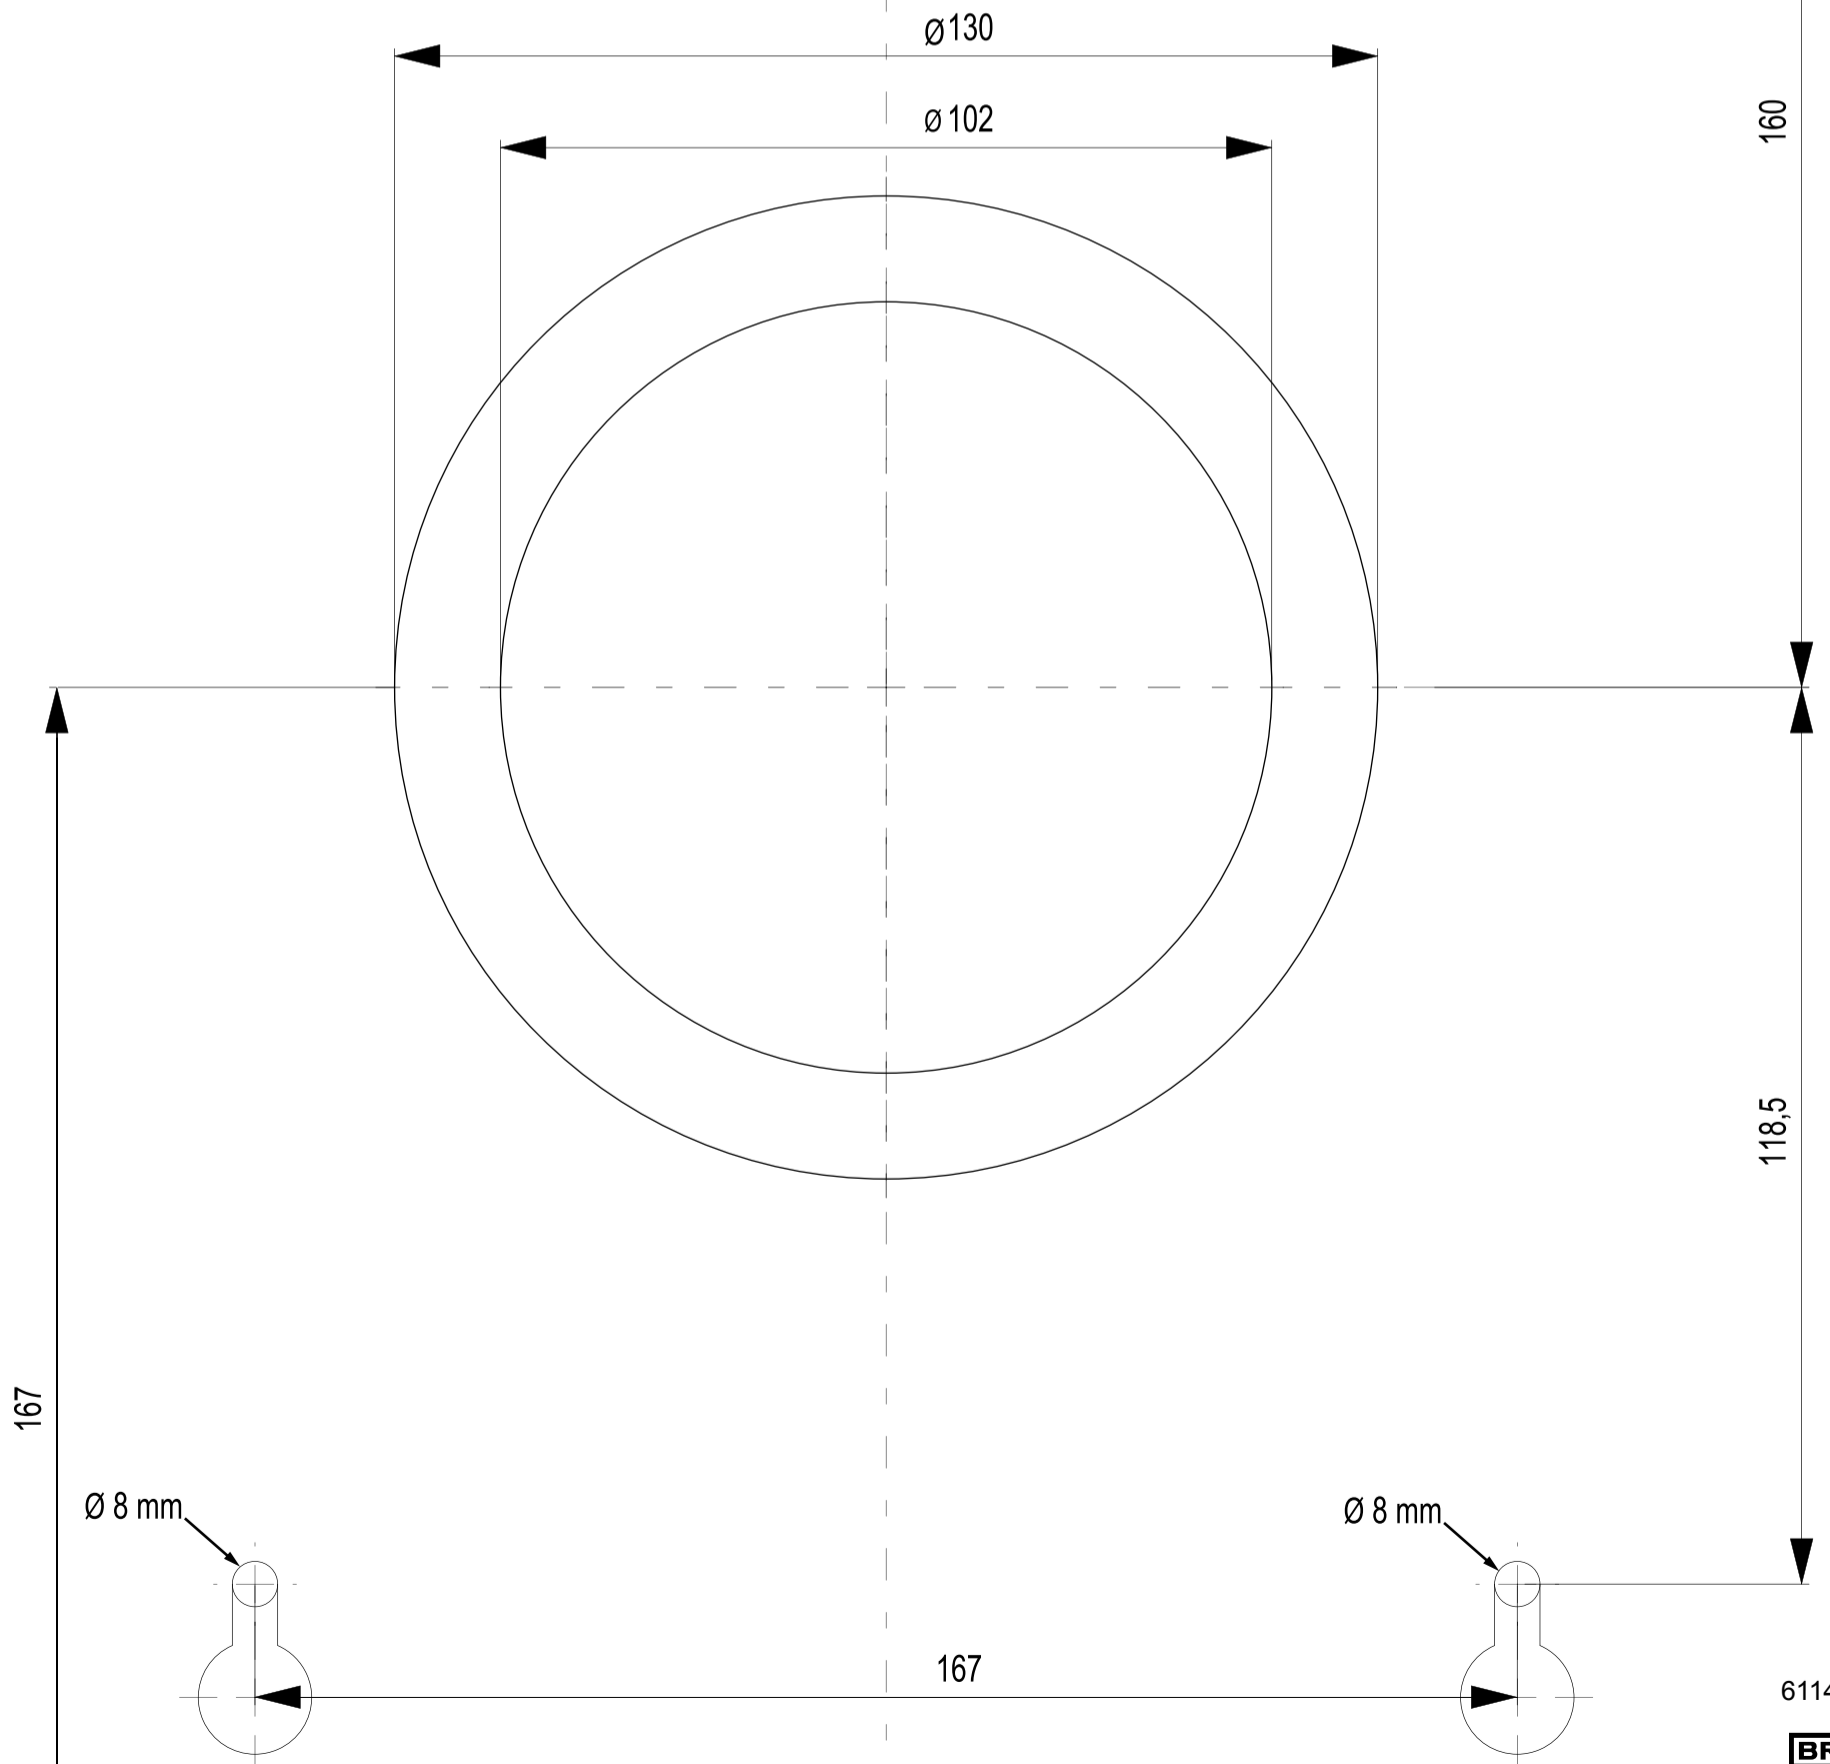

Sonair

310

445

611416-D

BRINK
Climate Systems